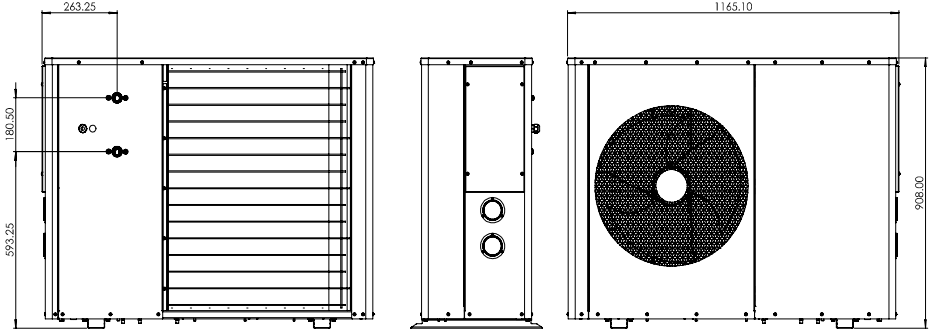

HEAT PUMP SIZE

FGS10MB

FGS20MB