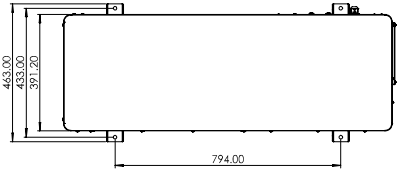

HEAT PUMP SIZE

FGS10MB

FGS20MB