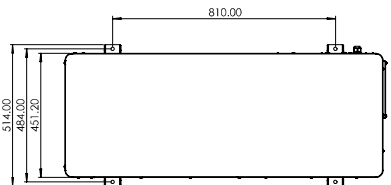

HEAT PUMP SIZE

FGS10MB

FGS20MB