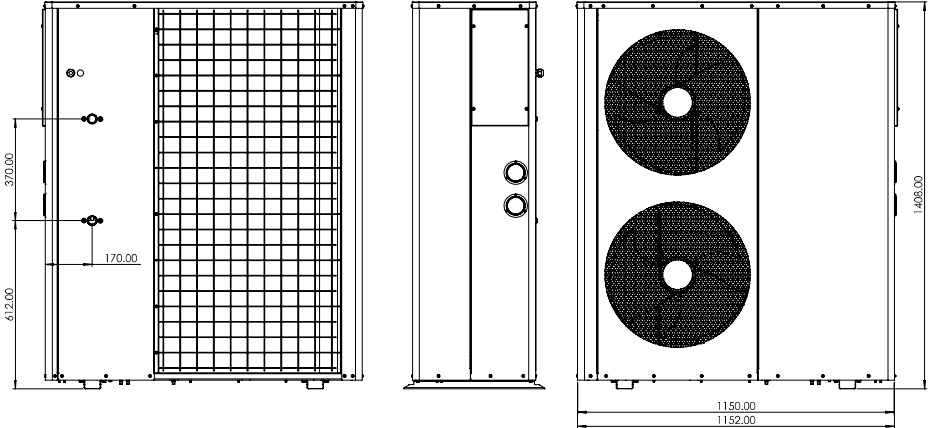

HEAT PUMP SIZE

FGS10MB

FGS20MB